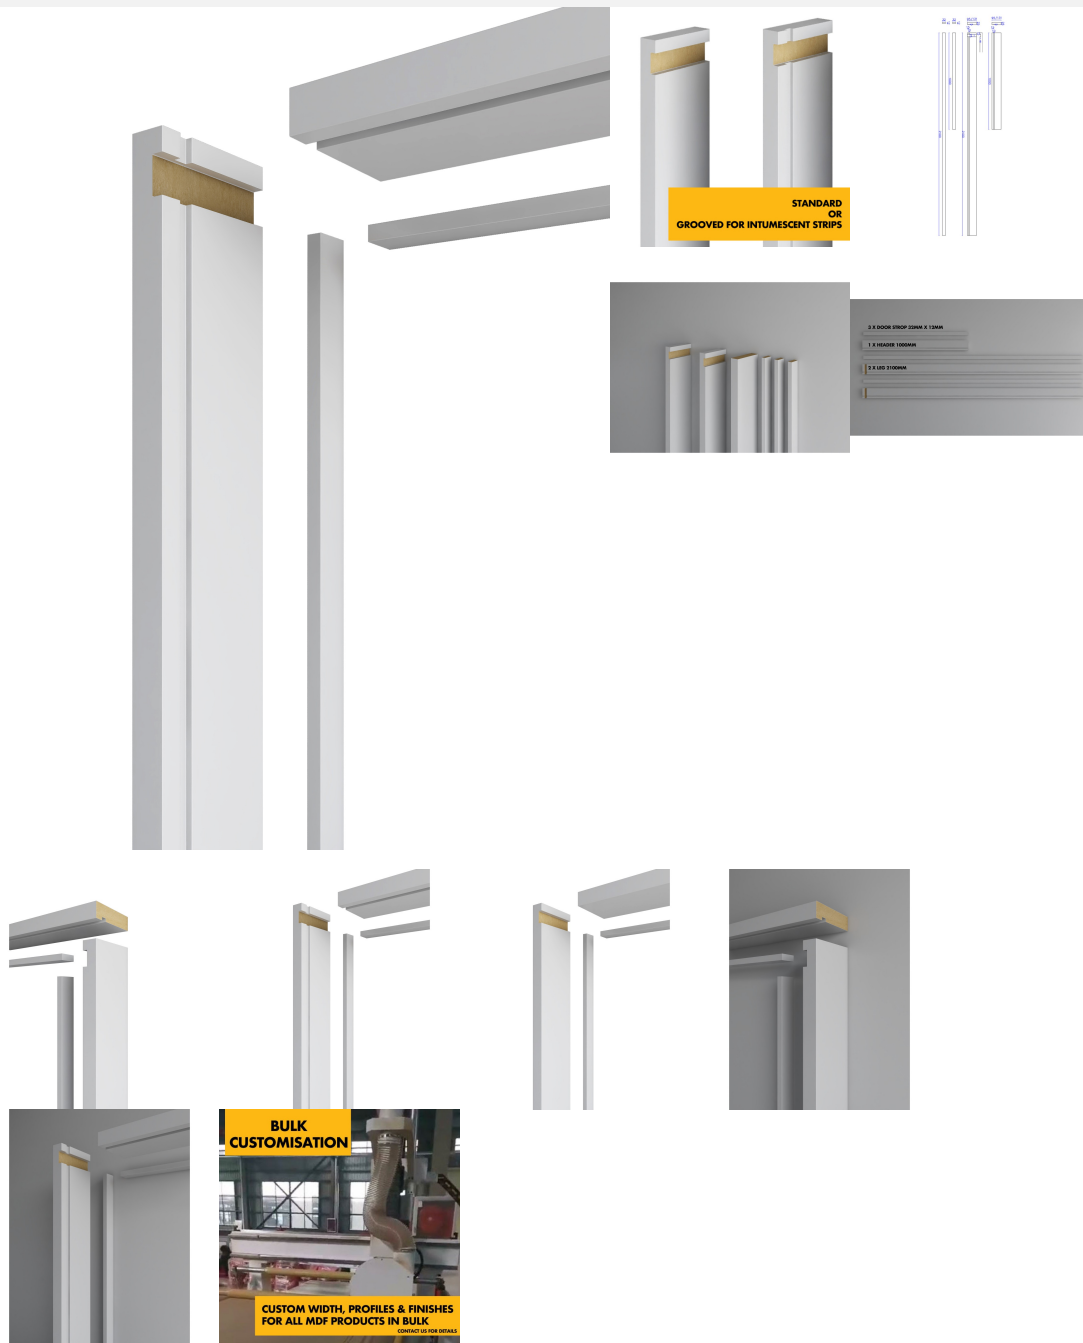

**MDF Door Liner - FD30 Primed Door Frame Lining Set c/w Optional Grooves for Fire Intumescent Door Strips 30 Minute Fire Rating - MDF White Painted Primed Door Liner**

**£29.50**

MDF Door Liner - Primed Door Frame Lining Set c/w Optional Grooves for Fire Intumescent Door Strips - FD30 30-Minute Fire Rated MDF White Painted Primed Door Liner

- Optional Standard white primed MDF door liner set
- Full door liner set complete with 2 Legs @ 2100mm, 1 Head at 1000mm
- Supplied complete with 32mm x 12mm (or 25mm jamb for FD30 fire rated model) Door stops (door jamb strips / slamming strips)

- Choice of 95mm, 108mm, 131mm, 150mm wide - door liner is 27mm thick
- Moisture-resistant MDF with a density  $620\text{kgM}^{-3}$  for the standard door frames &  $720\text{kgM}^{-3}$  for the FD30 Models, the linings are produced defect-free - no knots and no warps
- Pre-cut trench (the notched part of the legs where the head slots in) 15mm from edge of legs, can be adjusted but cutting the legs down accordingly
  
- Primed - 2 coats of white-primer applied - ready for directly undercoating / top coating reducing the installation cost and time
- Head can be cut down to fit a number of door sizes from common sizes such as 686mm, 762mm, 840mm, 926mm up to a maximum door size of 980mm wide x 2040mm high
- Choose between standalone door frame lining set or FD30 fire door liner set with 10mm wide x 4mm deep to accommodate fire door intumescent strips (not supplied / sold separately)