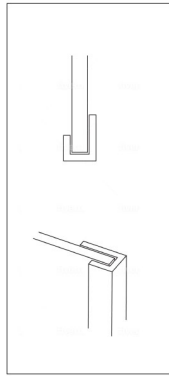

**PVC Edging Edge End Trim for Shower Aqua Wall Panel Cladding 5mm/10mm - Multipanel Aquabord Corner Trim White Chrome Silver**

**£17.40 £13.06**

Suitable for 5mm or 10mm panel

Suitable for 5mm or 10mm panel

PVC Edging Edge End Trim for Shower Aqua Wall Panel Cladding 5mm/10mm - Multipanel Aquabord Corner Trim White Chrome Silver

- Waterproof when sealed with silicone & a fantastic wall cladding alternative to ceramic tiles providing a neat finish/flush finish concealing cuts of shower wall cladding panels
- Hardwearing and durable - ideal for bathrooms - showers - kitchens
- Hygienic and easy to clean - no more mould - no more dirty grout
- Quick and easy to install - no grouting required - adhere to existing tiles - plasterboard - or other flat solid surface
- Choose between sizes suitable for 5mm panels or 10mm panels, approx 10mm of PVC remains on show when fitted
- 2.5m lengths ideal for floor to ceiling finishes without joins & gaps
- Choice of colours White or Chrome Silver Finish to suit a range of shower wall cladding panels