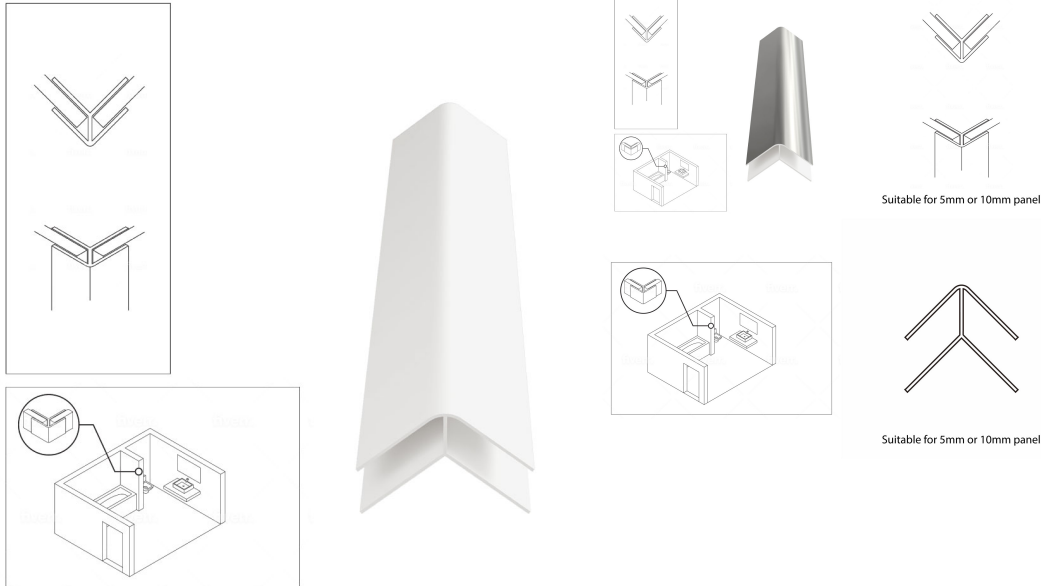

PVC External Corner Trim for Shower Aqua Wall Panel Cladding 5mm/10mm - Multipanel Aquabord Corner Trim White Chrome Silver

£19.80 £13.06

PVC External Corner Trim for Shower Aqua Wall Panel Cladding 5mm/10mm - Multipanel Aquabord Corner Trim White Chrome Silver

- Waterproof when sealed with silicone & a fantastic wall cladding alternative to ceramic tiles providing a neat finish/flush finish concealing cuts of shower wall cladding panels
- Hardwearing and durable - ideal for bathrooms - showers - kitchens
- Hygienic and easy to clean - no more mould - no more dirty grout
- Quick and easy to install - no grouting required - adhere to existing tiles - plasterboard - or other flat solid surface
- Choose between sizes suitable for 5mm panels or 10mm panels, approx 10mm of PVC remains on show when fitted
- 2.5m lengths ideal for floor to ceiling finishes without joins & gaps
- Choice of colours White or Chrome Silver Finish to suit a range of shower wall cladding panels