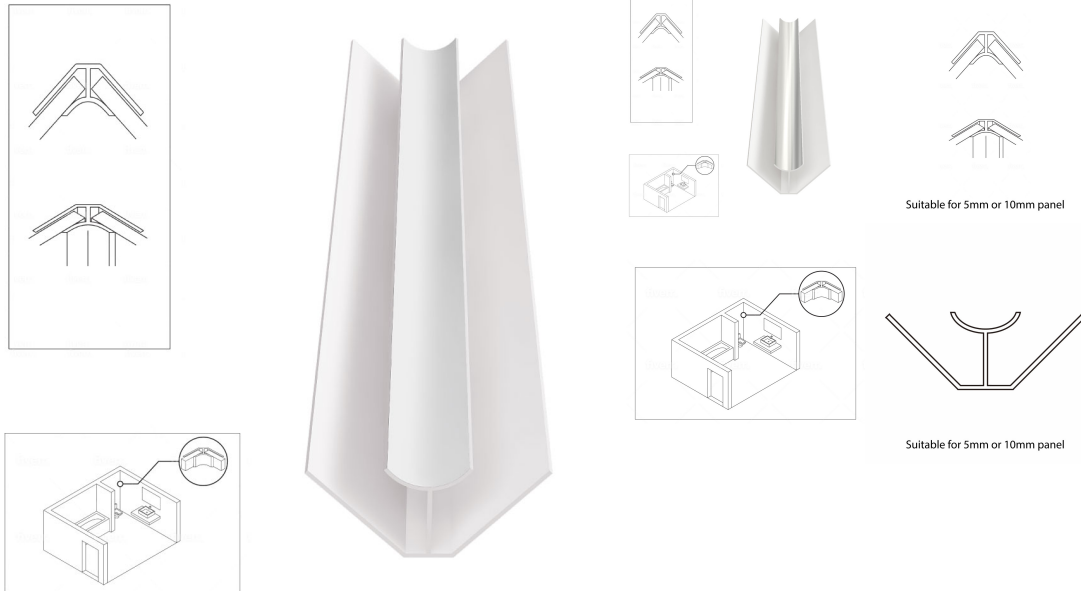

PVC Internal Corner Trim for Shower Aqua Wall Panel Cladding 5mm/10mm - Multipanel Aquabord Corner Trim White Chrome Silver

£19.80 £13.06

PVC Internal Corner Trim for Shower Aqua Wall Panel Cladding 5mm/10mm - Multipanel Aquabord Corner Trim White Chrome Silver

- Waterproof when sealed with silicone & a fantastic wall cladding alternative to ceramic tiles providing a neat finish/flush finish concealing cuts of shower wall cladding panels
- Hardwearing and durable - ideal for bathrooms - showers - kitchens
- Hygienic and easy to clean - no more mould - no more dirty grout
- Quick and easy to install - no grouting required - adhere to existing tiles - plasterboard - or other flat solid surface
- Choose between sizes suitable for 5mm panels or 10mm panels, approx 10mm of PVC remains on show when fitted
- 2.5m lengths ideal for floor to ceiling finishes without joins & gaps
- Choice of colours White or Chrome Silver Finish to suit a range of shower wall cladding panels