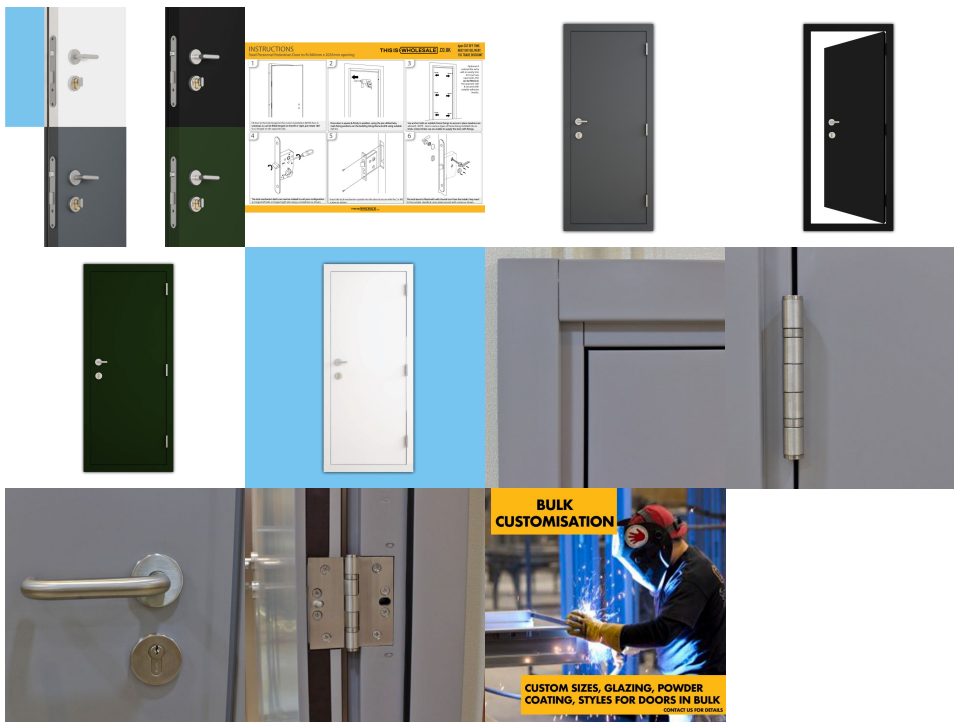

# Lock Mechanism c/w Thumb Turn Inside, Key Lock Exterior + 3 Keys + Handle

**£42.00**

This is a standard single point lock mechanism & handle/key set, specifically for our door seen here. Its not universal so please do not order for other doors.

[DOWNLOAD PDF TECHNICAL DRAWING / DIMENSIONS](#)

[DOWNLOAD INSTALLATION INSTRUCTIONS / MANUAL](#)

Note - door includes mechanical / moving parts such as lock mechanism, hinges, latches and as such requires regular maintenance and upkeep in the form of regular lubrication/oil applying.