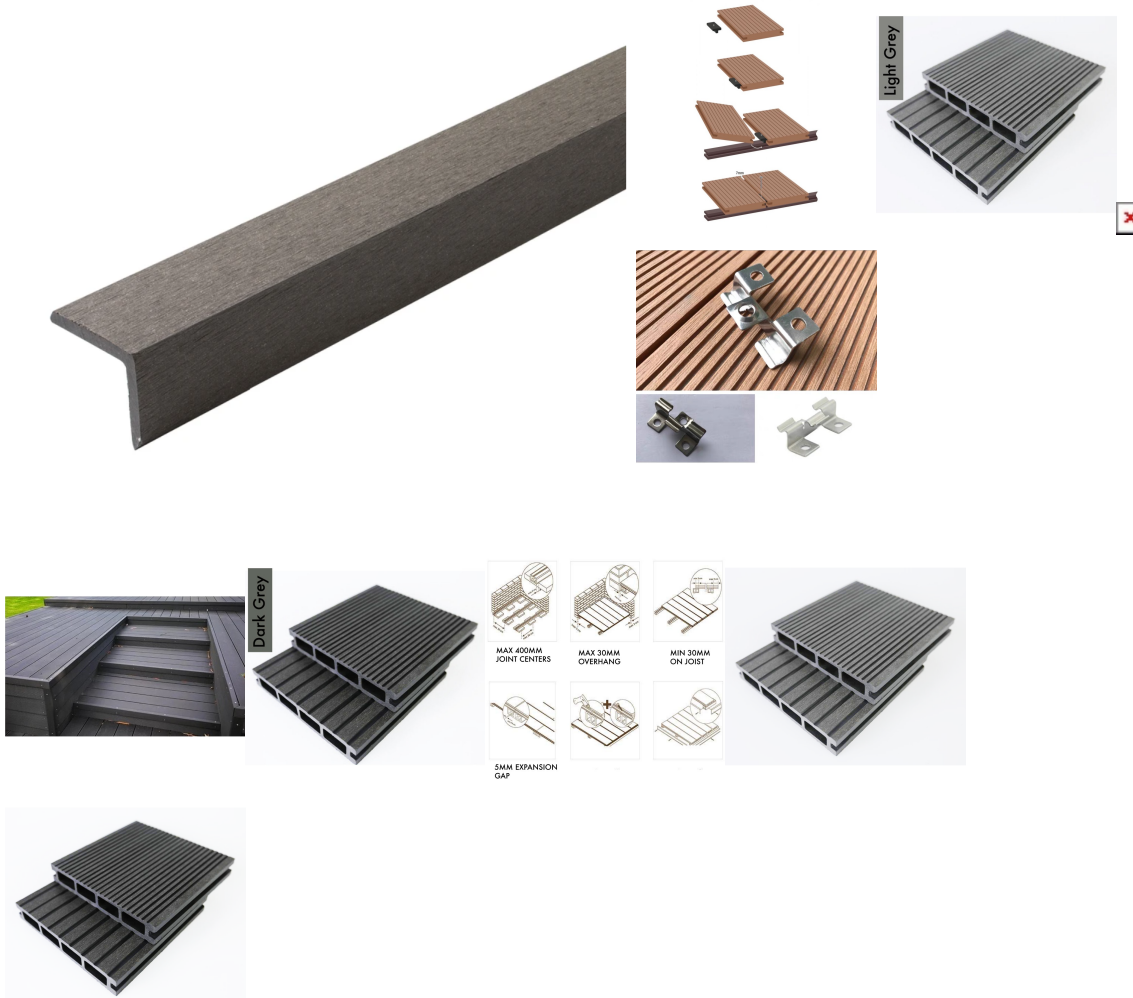

Edging L Corner Trim Profile Nosing for Composite Decking Plastic Decking PVC Decking WPC Decking - 3m Lengths

£21.00

Finish your decking corners in style with this corner composite L trim, simply fixed with adhesive or countersunk screws. Supplied in 3m lengths.

46mm

Length: 3000mm

Material: Polyethylene

* We always recommend adding on 10% extra for cuts/wastage etc. as we can't be held liable for shortages in ordering/extra delivery charges or variations in colour from batch to batch due to the manufacturing process.

Note: To allow for expansion and maintenance, please be sure to keep a 30mm expansion gaps between all sides of your deck

and any obstructions such as walls, fences, etc.